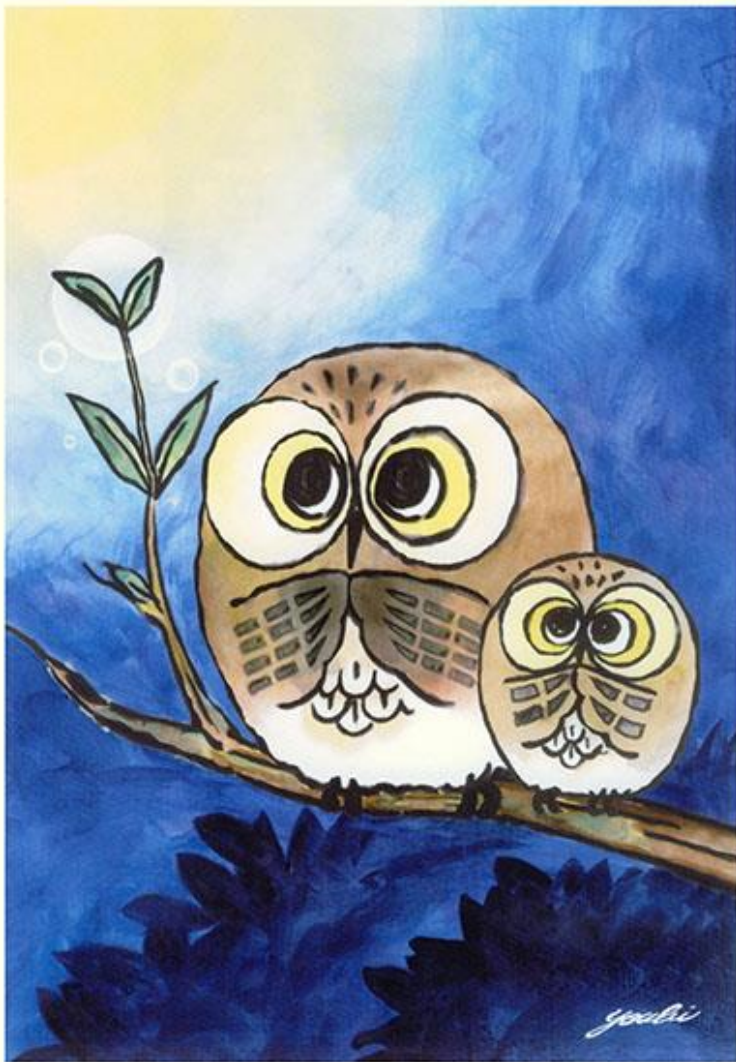

25 Hawk (*Accipiter* sp.) by **Tetsuo Saitō**, entitled flight, 510 x 455 mm

26 Black-headed gull (*Chroicocephalus ridibundus*) by **Yutaka Takayanagi**, entitled gull flying – Fuji, 420 x 300 mm

27 Little egret (*Egretta garzetta*) by **Hisami Kunitake**,  
entitled flying, 200 x 230 mm

1973/2000 翠鳥の飛翔 Hisami Kunitake

28 Domestic goose (*Anser cygnoides*) by **Kōtarō Yoshioka**,  
entitled family, 245 x 275 mm

親子 Kōtarō Yoshioka

29 Ural owl (*Strix uralensis*) by **Ayaka Sen**, entitled your health, 200 x 275 mm

30 Ural owl (*Strix uralensis*) by **Yasuyuki Kobayashi**, entitled sunset swing, 645 x 765 mm

31 Hawk (*Accipiter* sp.) by **Saburō Hattori**, 275 x 340 mm

32 Hawk (*Accipiter* sp.) by **Shigeru Sano**, entitled dance, 310 x 360 mm