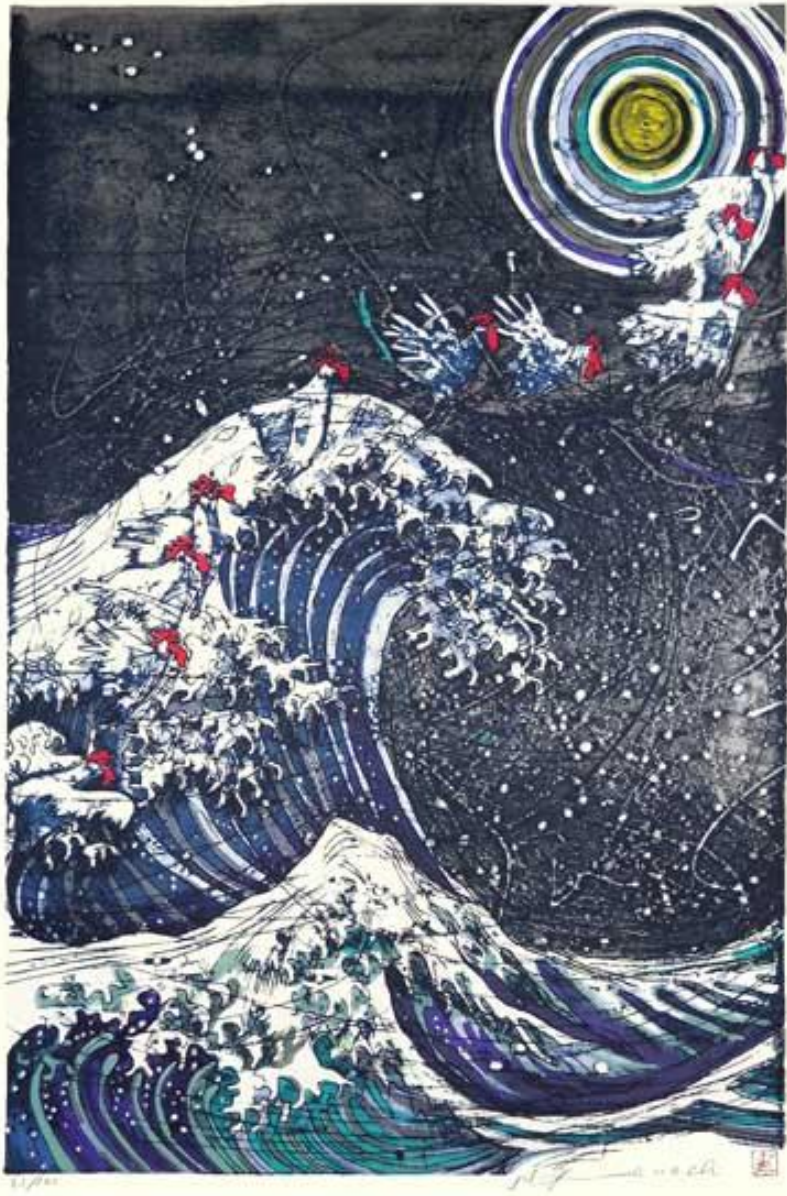

33 Crane (*Grus* sp.) by **Shin'ichi Yoshizu**,
entitled stardust, 480 x
365 mm

34 Swan (*Cygnus* sp.) by **Fumiko Hori**,
entitled rose lake from
the Nutcracker, 645 x
375 mm