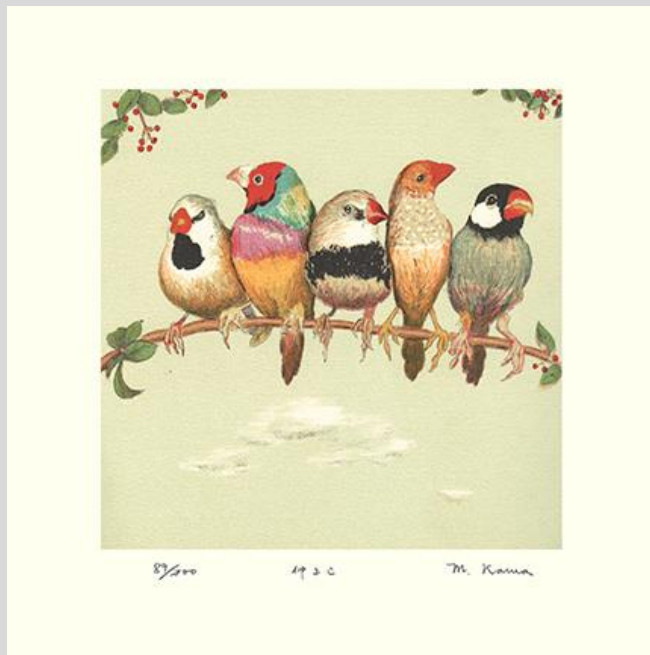

7 Long-tailed finch (*Phoephila acuticauda*), diamond firetail (*Stagonopleura guttata*), Gouldian finch (*Chloebia gouldiae*) and Java sparrow (*Padda oryzivora*) by **Masayoshi Kawa**, 240 x 260 mm