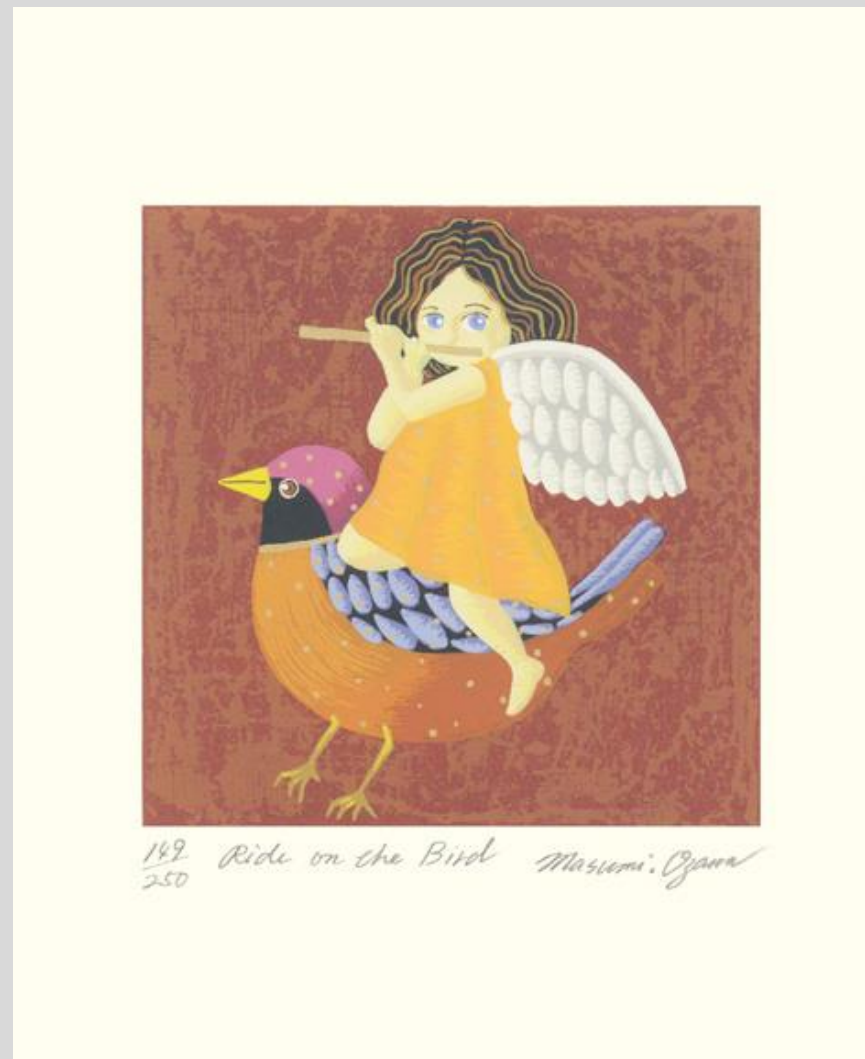

24 Daurian redstart (*Phoenicurus aureus*) by Masumi Ozawa, entitled ride on the bird, 135 x 165 mm