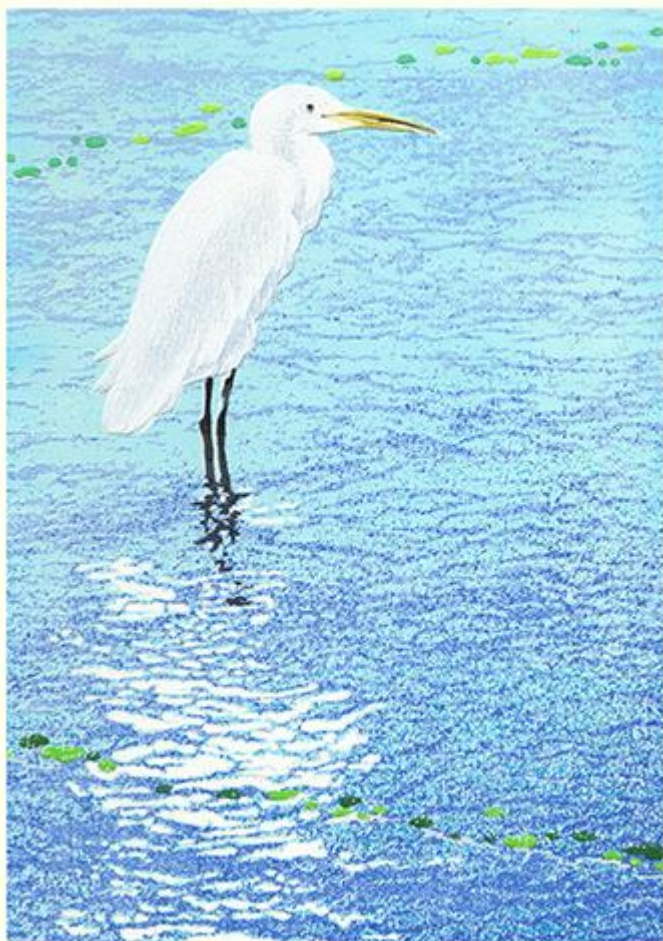

5 Little egret (*Egretta garzetta*) by **Nobuo Shinagawa**,
220 x 270 mm