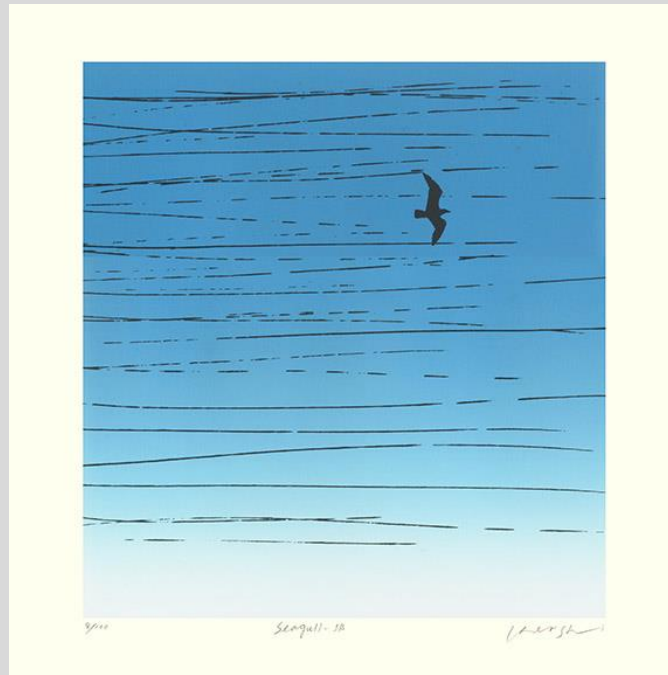

47 Gull (*Larus* sp.) by
Kenshi Nakamura,
entitled seagull – JB,
260 x 260 mm