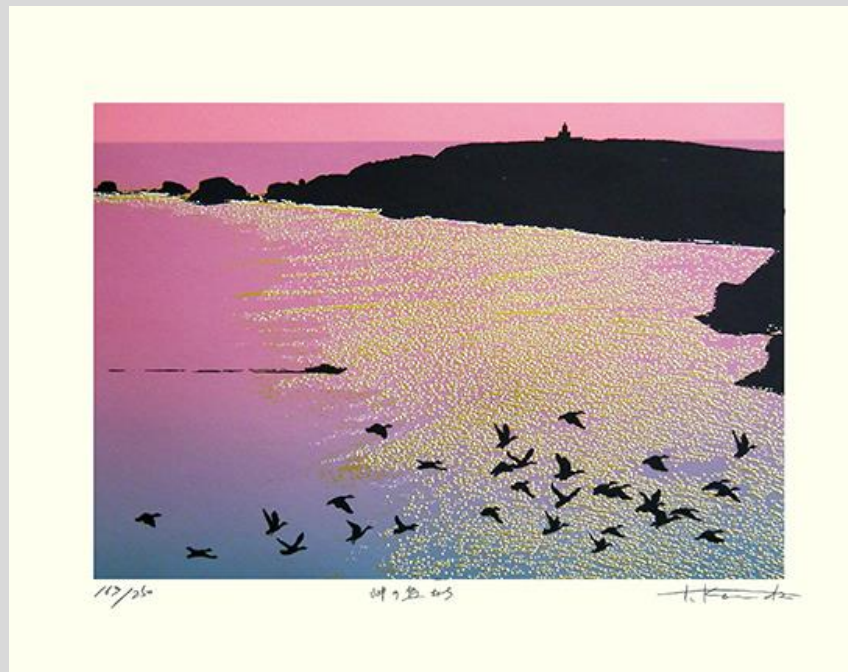

Japanese graphic artists began to use screenprinting in the mid-20<sup>th</sup> century. Since then about ninety artists have made screenprints featuring a bird subject. Sixty-eight of these artists are represented in the Reader Collection of Japanese Art. This virtual exhibition includes an example of the bird art of each of these artists. Some artists (prints 1-11) chose to depict birds objectively (i.e., accurate shape and color) while the majority (prints 12-48) provided only a semi-objective view of their bird subject. The remaining artists (prints 49-68) were even more creative and intentionally distorted the shape and color of the birds they drew.

For each of the sixty-eight prints in this exhibition the following information is provided: name of the artist, name of the bird depicted (when identifiable), print title (if any) and print size.

7 Long-tailed finch (*Phoephila acuticauda*), diamond firetail (*Stagonopleura guttata*), Gouldian finch (*Chloebia gouldiae*) and Java sparrow (*Padda oryzivora*) by **Masayoshi Kawa**, 240 x 260 mm

8 Common kingfisher (*Alcedo atthis*) by **Kiyoshi Asakura**, entitled move, 540 x 425 mm

9 Red-crowned crane (*Grus japonensis*) by **Sōhō Ikegami**, entitled rays of the rising sun, 530 x 385 mm

10 Duck (*Anas* sp.) by **Takehiko Konda**, entitled birds of the cape, 490 x 385 mm

11 Red-crowned crane (*Grus japonensis*) by **Yōhō Katō**, entitled flight red Fuji, 280 x 200 mm