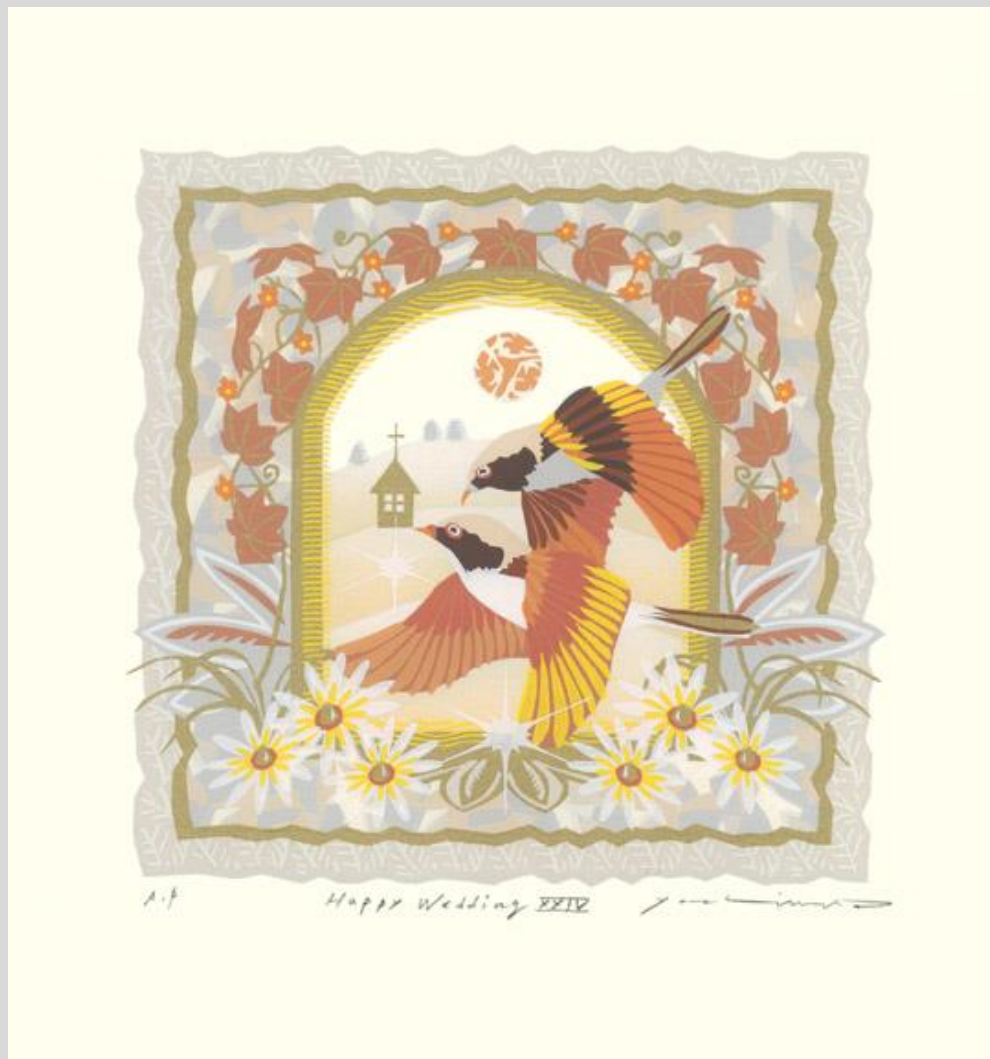

23 Daurian redstart (*Phoenicurus aureus*) by **Akiko Yoshimura**, entitled Happy Wedding XXIV, 215 x 225 mm