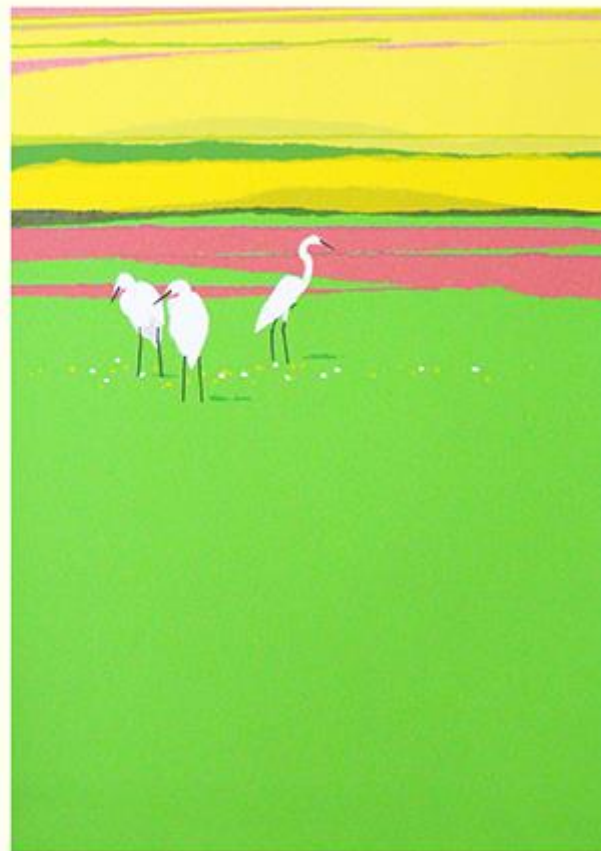

## Introduction

In the early 20<sup>th</sup> century screenprinting was first used by American artists to produce art prints. To make a screenprint a template of the design was first created using a screen, typically a piece of mesh fabric (e.g., silk, polyester) or less often a piece of porous paper, which was covered with a non-porous substance except in areas of the design. The template was then placed on top of a piece of paper and ink was applied. The ink only passed through areas of the screen not covered by the non-porous substance to reproduce the design on the paper below. For multi-colored prints multiple templates were made, one for each color.

Japanese graphic artists began to use screenprinting in the mid-20<sup>th</sup> century. Since then about ninety artists have made screenprints featuring a bird subject. Sixty-eight of these artists are represented in the Reader Collection of Japanese Art. This virtual exhibition includes an example of the bird art of each of these artists. Some artists (prints 1-11) chose to depict birds objectively (i.e., accurate shape and color) while the majority (prints 12-48) provided only a semi-objective view of their bird subject. The remaining artists (prints 49-68) were even more creative and intentionally distorted the shape and color of the birds they drew.

## Additional Reading

The Japan Foundation. 1985. Contemporary Japanese Prints 1950-1983. Published by the Japan Foundation, Japan.

1 Red-crowned crane  
(*Grus japonensis*) by  
**Takeo Honma**, entitled  
dawn, 380 x 270 mm

11/1/04

Ikki

5 Little egret (*Egretta garzetta*) by **Nobuo Shinagawa**,  
220 x 270 mm

7/150

6 Little egret (*Egretta garzetta*) by **Masayasu Uchida**,  
entitled gentle breeze, 360 x 470 mm

A.P.

M. Uchida