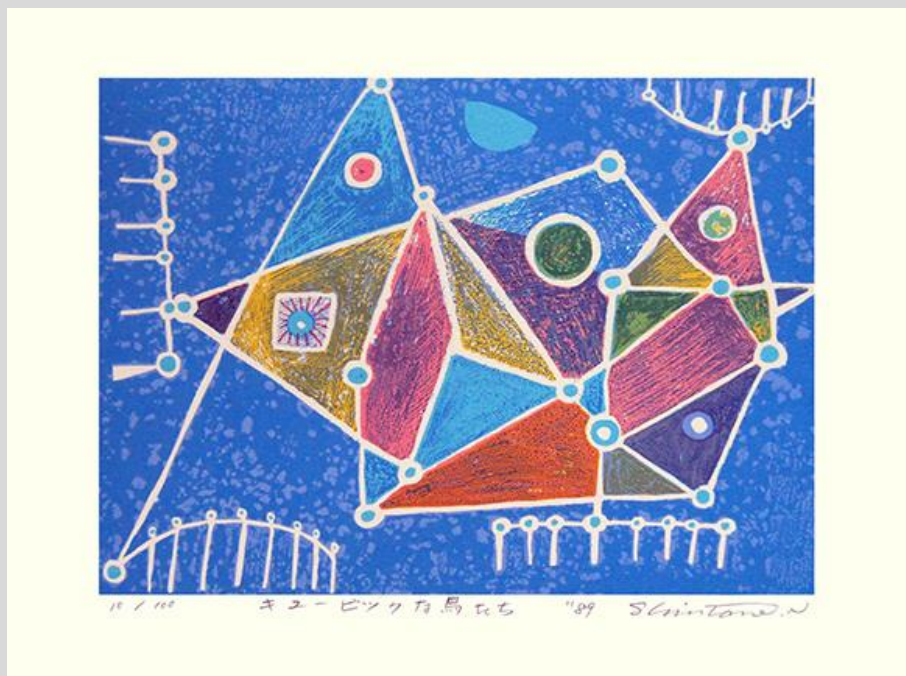

67 Unidentified bird by **Tetsurō Kimura**, entitled bird tree, 650 x 790 mm

68 Unidentified bird by **Fusako Yose**, entitled music of Andean civilization 4, 280 x 380 mm