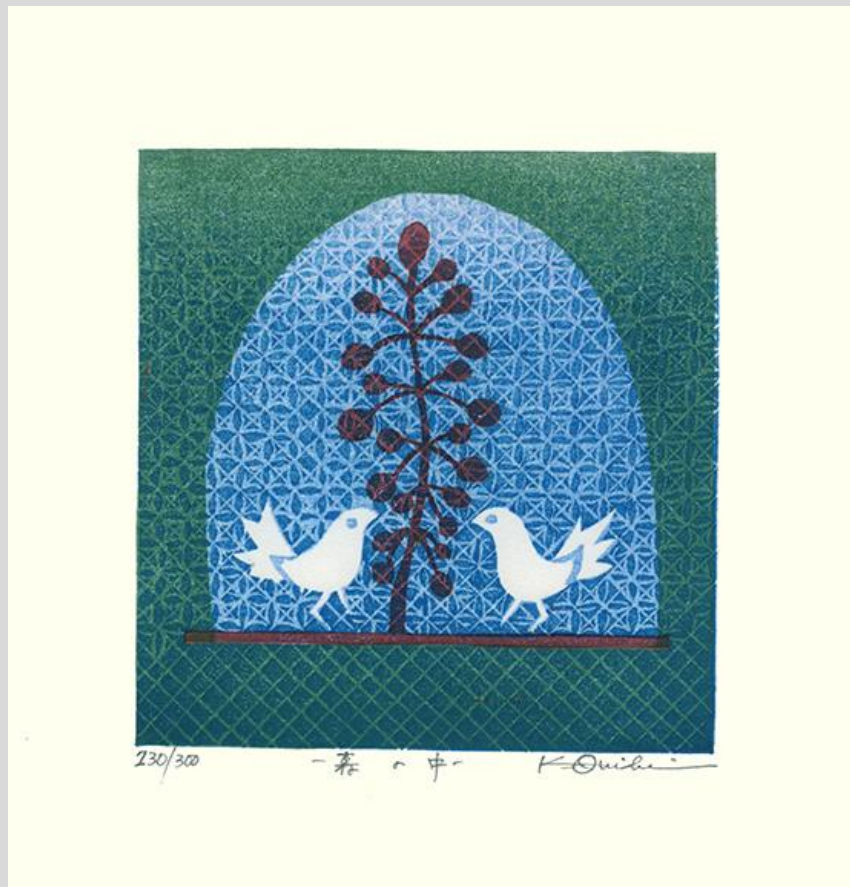

55 Ural owl (*Strix uralensis*) by **Shizuo Hariu**, entitled owl, 505 x 645 mm

76 8 20 Shizuo Hariu

56 Mythical hō-ō bird by **Kazuo Yoshizawa**, entitled immortal bird, 360 x 535 mm

7/20

Kazuo Yoshizawa

57 Unidentified bird by **Yasoji Wakayama**, entitled machine and bird, 300 x 275 mm

58 Unidentified bird by **Hiroshi Kubota**, 260 x 270 mm

59 Unidentified bird by **K. Ouichi**, entitled in the forest, 180 x 185 mm