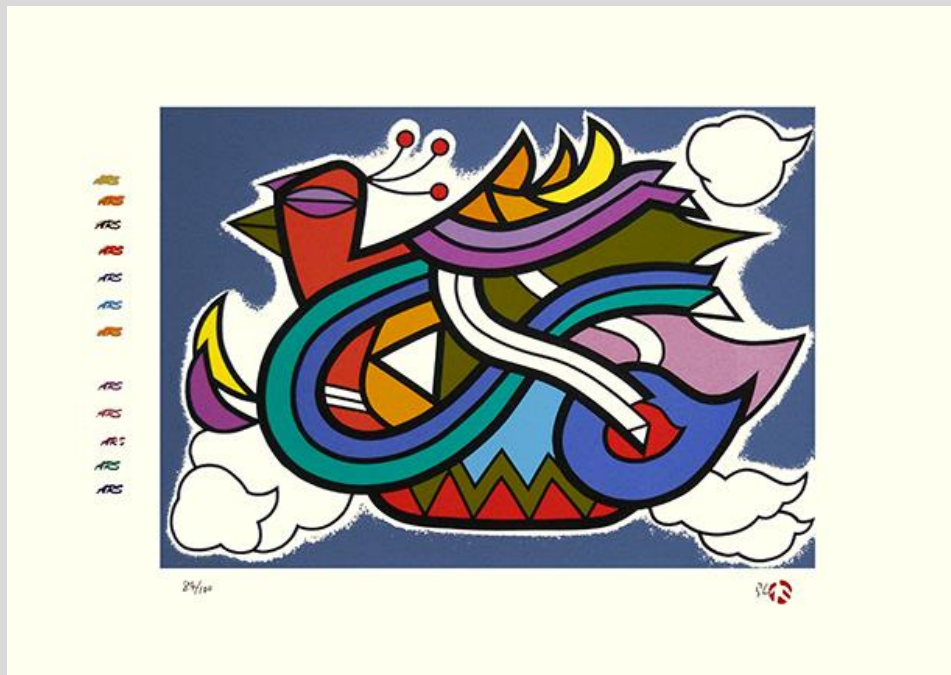

鳥 73.11 くにひで

63 Unidentified bird by **Naoko Tanikawa**, entitled umbrella, 260 x 365 mm

64 Domestic fowl (*Gallus gallus*) by **Katsuhiko Hibino**, 380 x 505 mm

65 Unidentified bird by  
**Hiroyuki Ohnishi**, 490 x 355  
mm