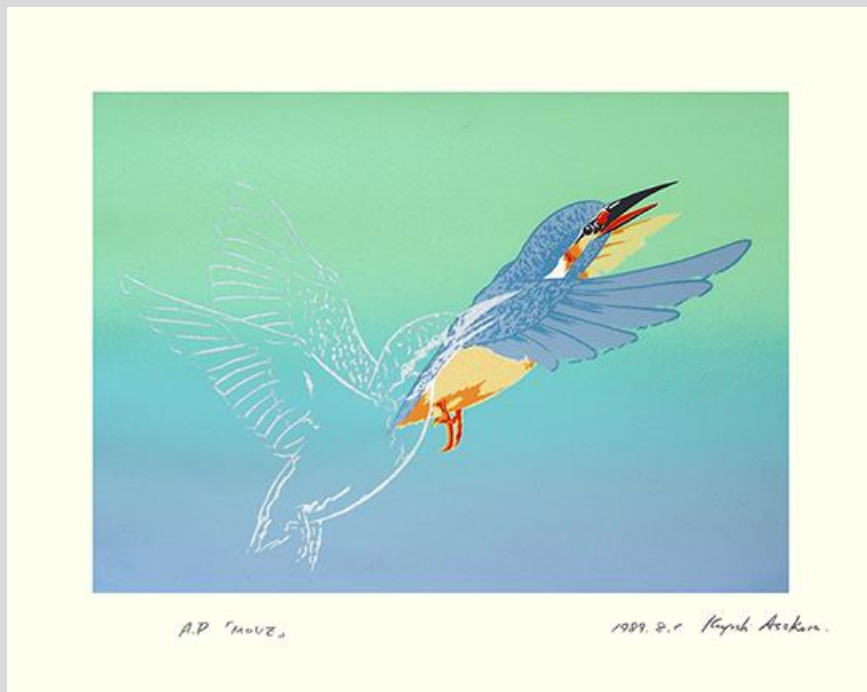

Japanese graphic artists began to use screenprinting in the mid-20<sup>th</sup> century. Since then about ninety artists have made screenprints featuring a bird subject. Sixty-eight of these artists are represented in the Reader Collection of Japanese Art. This virtual exhibition includes an example of the bird art of each of these artists. Some artists (prints 1-11) chose to depict birds objectively (i.e., accurate shape and color) while the majority (prints 12-48) provided only a semi-objective view of their bird subject. The remaining artists (prints 49-68) were even more creative and intentionally distorted the shape and color of the birds they drew.

2 Rock dove  
(*Columba livia*) by  
**Hideaki Katō**, entitled  
messenger from the  
gods – 2, 350 x 240  
mm

3 Great tit (*Parus major*) by **Masaru Aoyagi**, 360 x 470 mm

22/07/04

Aoyagi

4 Japanese grosbeak (*Eophona personata*) by **Ikki Matsumoto**, 360 x 415 mm

11/1/04

Ikki

5 Little egret (*Egretta garzetta*) by **Nobuo Shinagawa**,  
220 x 270 mm

7/150

6 Little egret (*Egretta garzetta*) by **Masayasu Uchida**,  
entitled gentle breeze, 360 x 470 mm

A.P.

M. Uchida

7 Long-tailed finch (*Phoephila acuticauda*), diamond firetail (*Stagonopleura guttata*), Gouldian finch (*Chloebia gouldiae*) and Java sparrow (*Padda oryzivora*) by **Masayoshi Kawa**, 240 x 260 mm

8 Common kingfisher (*Alcedo atthis*) by **Kiyoshi Asakura**, entitled move, 540 x 425 mm