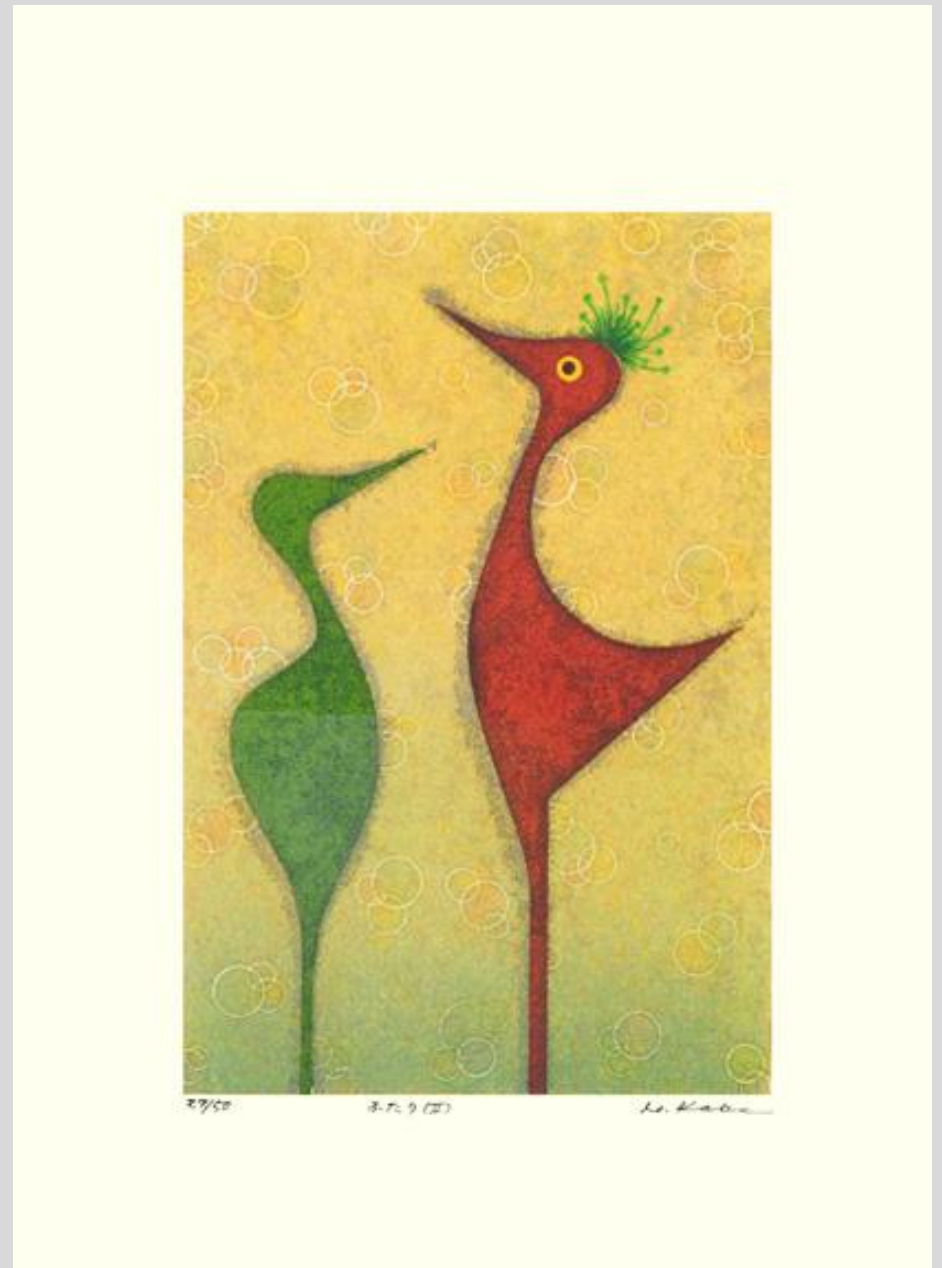

33 Crane (*Grus* sp.) by **Shin'ichi Yoshizu**,  
entitled stardust, 480 x  
365 mm

34 Swan (*Cygnus* sp.) by **Fumiko Hori**,  
entitled rose lake from  
the Nutcracker, 645 x  
375 mm

35 Domestic fowl (*Gallus gallus*) by **Seikō Kawachi**, entitled flying – Hokusai, 500 x 750 mm

36 Scops owl (*Otus* sp.) by **Masasuke Chiba**, entitled autumn, 300 x 600 mm

37 Domestic fowl (*Gallus gallus*) by **Nobuyoshi Koga**,  
entitled greeting of love, 140 x 200 mm

38 Domestic fowl (*Gallus gallus*) by **Hiroshi Kabe**,  
entitled two, 195 x 270 mm

39 Scops owl (*Otus* sp.) by **Keisuke Ohba**, entitled love, 105 x 150 mm

LOVE E-A Keisuke.O.

40 Collared scops-owl (*Otus lettia*) by **George Ueda**, entitled collared scops owl – older brother, 125 x 165 mm