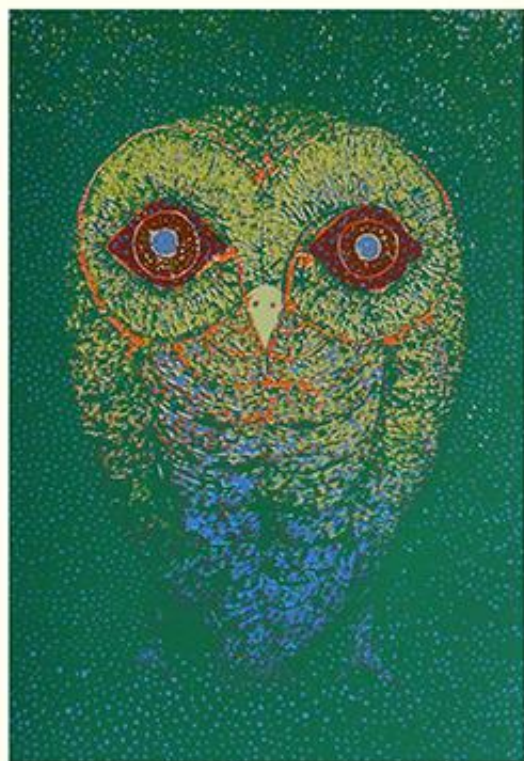

49 Domestic fowl (*Gallus gallus*) by **Masao Ohba**,  
entitled red bird, 105 x 150 mm

50 Unidentified bird by **Rokuichi Kaibara**, entitled flight, 635 x  
695 mm

51 Peafowl (*Pavo* sp.)  
by **Yoshiko Sawa**, 290  
x 210 mm

52 Unidentified bird  
by **Ay-Ō Iijima**, entitled  
sings – A, 170 x 120  
mm

53 Red-flanked bluetail  
(*Tarsiger cyanurus*) by  
**Yukio Koga**, entitled  
oleander, 370 x 290 mm

54 Unidentified bird by  
**Mari Aoe**, entitled  
golden sky – on the bird of  
dreams, 325 x 255 mm

55 Ural owl (*Strix uralensis*) by **Shizuo Hariu**, entitled owl, 505 x 645 mm

76 8 20 Shizuo Hariu

56 Mythical hō-ō bird by **Kazuo Yoshizawa**, entitled immortal bird, 360 x 535 mm

7/20

Kazuo Yoshizawa